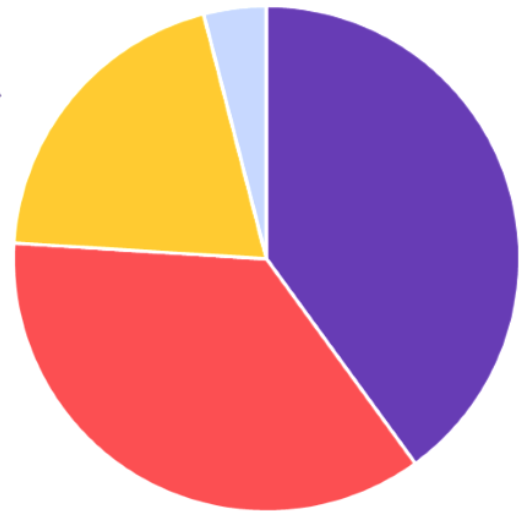

YOUR
SCHOOL
LOTTERY

**SUPPORT
OUR LOTTERY
TODAY**

**£1 per
week**

**Weekly
cash prizes**

**£25,000
jackpot**

Splitting the £1.00

How it works...

It's simple—choose 6 numbers between 0-9 and if they match the weekly lottery draw, you win great prizes. One of our players will win a cash prize every week, maybe even the £25k jackpot! Tickets cost just £1 per week and the proceeds are donated to Kingsfield First School

Every Saturday at 8pm the numbers are drawn and posted online. Winners are notified by email and winnings paid into the account of your choice.

The easiest way to join our lottery is online at YourSchoolLottery.co.uk by direct debit or debit card.

It's so easy to join and will make a real difference to Kingsfield First School

- 40p goes to our school
- 36p goes to cash prizes
- 20p goes to admin costs
- 4p goes to VAT

The Maths... 100 tickets sold a week means

= £30 weekly cash prize

= £2,080 a year for our school